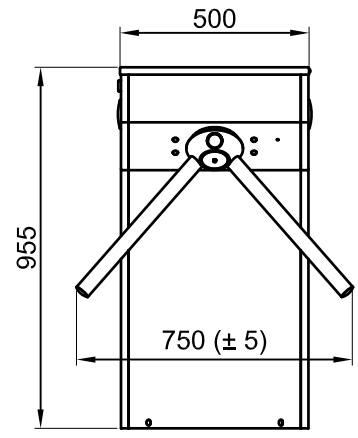

1 2 3 4

A

A

B

B

C

C

D

D

E

E

/ All dimensions are in "mm" unless otherwise specified
/ Design and dimensions may change without notice.

F

F

PRODUCT NAME
500 E-S
/ TRIPOD

/ CREATED ON
16.02.2017

1

4